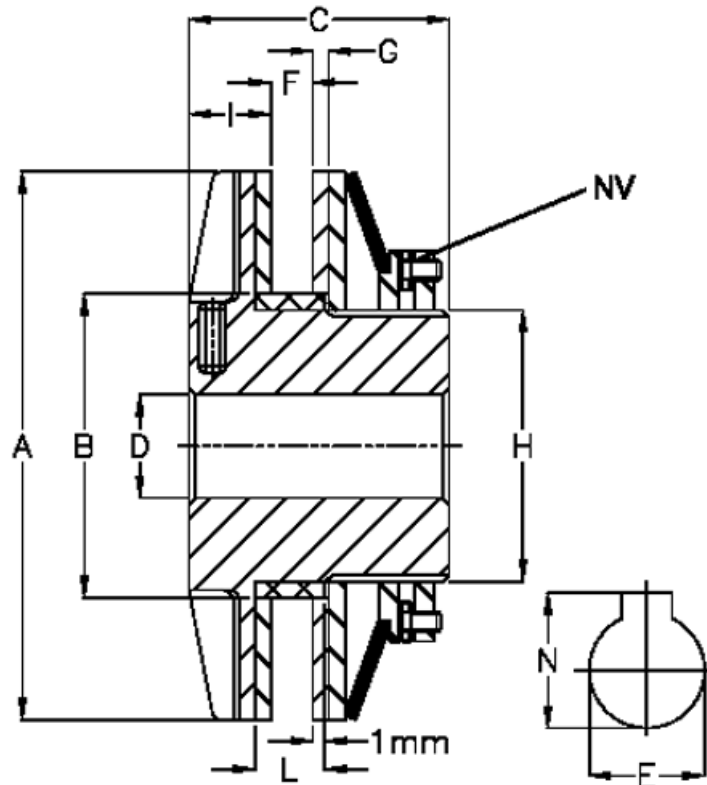

Article number: 4603506

Description: Securex torque limiter T 350/120

## Measures

A = 120	L	= 21
B = 73	Largest possible bore with slot according to DIN 6885/1, E max = 45	
C = 77	Largest possible bore with slot according to DIN 6885/1, N	= 48.8
D = 20	Largest possible bore with slot according to DIN 6885/3, E max = 48	
F = 20	Largest possible bore with slot according to DIN 6885/3, N	= 50.8
G = 4	Max torque Nm	= 350
H = 64	Number of springs	= 1
I = 21	NV	= 13